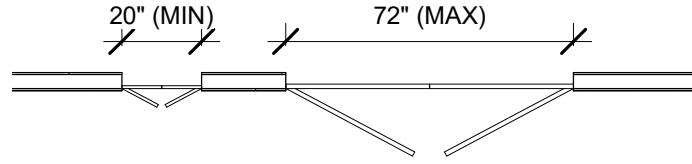

PIVOT DOUBLE

MAGIGLIDE®	3/4"	PAINTABLE MELAMINE	Yes	Yes	1
MAGIGLIDE®	1 1/8"	PAINTABLE MELAMINE	Yes	Yes	1

PIVOT SINGLE

MAGIGLIDE®	3/4"	MELAMINE	No	Yes	1
MAGIGLIDE®	3/4"	MELAMINE	Yes	No	1
MAGIGLIDE®	1 1/8"	MELAMINE	No	Yes	1
MAGIGLIDE®	1 1/8"	MELAMINE	Yes	No	1

SAMPLE
DOOR SCHEDULE

LANDQUIST & SON, INC.
REVIT CONTENT

① EP Landquist Pivot Closet - Double Panel
 1/4" = 1'-0"

② EL Landquist Pivot Closet - Double Panel
 1/4" = 1'-0"

① EP Landquist Pivot Closet - Single Panel
 1/4" = 1'-0"