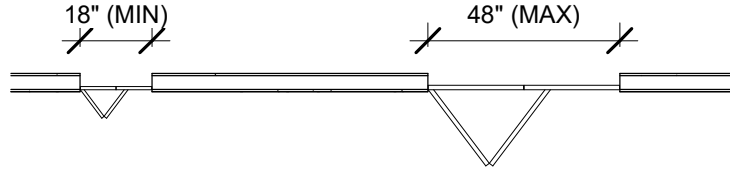

① EP Landquist Bifold Closet - 2 Panel
1/4" = 1'-0"