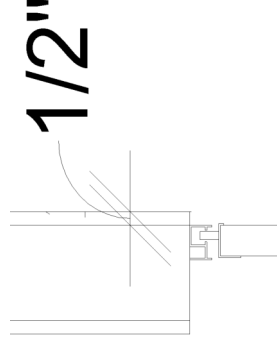

- Use the Offset parameter for each panel to control its location.
 - Manufacturer recommends 1/2" from host wall finish face to exterior face of panel top track.
- There are Yes/No parameters to control each panel within the Constraints of Properties.
 - Hovering over parameter names will display tips on how to use each.

Doors

Landquist - Panel Double

Closet Bifold

Closet Pivot

Landquist - Panel Single

Closet Pivot

Constraints	
Panel widths are	manufactured in 1/4" increments
If this is an End Panel	Check End Panel Left or Right below
Panel Thickness 1 1/8"	<input checked="" type="checkbox"/>
End Panel Left	<input type="checkbox"/>
End Panel Right	<input type="checkbox"/>
Floor Pivot Assy Flat	<input type="checkbox"/>
Left Hand Pivot	<input type="checkbox"/>
Right Hand Pivot	<input checked="" type="checkbox"/>
Swing Angle	28.000°

Fax: 847.674.6674

<http://www.landquist.com>

① EP Landquist Bifold Closet - 2 Panel
 1/4" = 1'-0"

② EL Landquist Bifold Closet - 2 Panel
 1/4" = 1'-0"

① EP Landquist Bifold Closet - 4 Panel
 1/4" = 1'-0"

② EL Landquist Bifold Closet - 4 Panel
 1/4" = 1'-0"