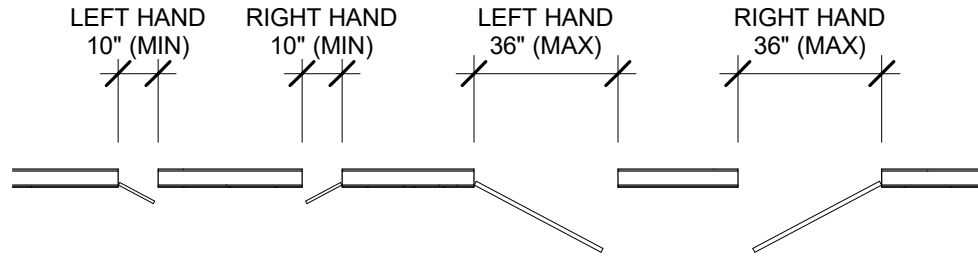

SAMPLE
DOOR SCHEDULE

LANDQUIST & SON, INC.
REVIT CONTENT

① EP Landquist Pivot Closet - Double Panel
 1/4" = 1'-0"

② EL Landquist Pivot Closet - Double Panel
 1/4" = 1'-0"

① EP Landquist Pivot Closet - Single Panel
 1/4" = 1'-0"

② EL Landquist Pivot Closet - Single Panel
 1/4" = 1'-0"

Landquist Closet Door Openings			
MODEL	LENGTH	HEIGHT	AREA

BIFOLD CLOSET MULTI PANEL

MAGIGLIDE®	96"	120"	80 SF
MAGIGLIDE®	54"	120"	45 SF
MAGIGLIDE®	191"	120"	159 SF
MAGIGLIDE®	144"	120"	120 SF
MAGIGLIDE®	36"	120"	30 SF
MAGIGLIDE®	72"	120"	60 SF