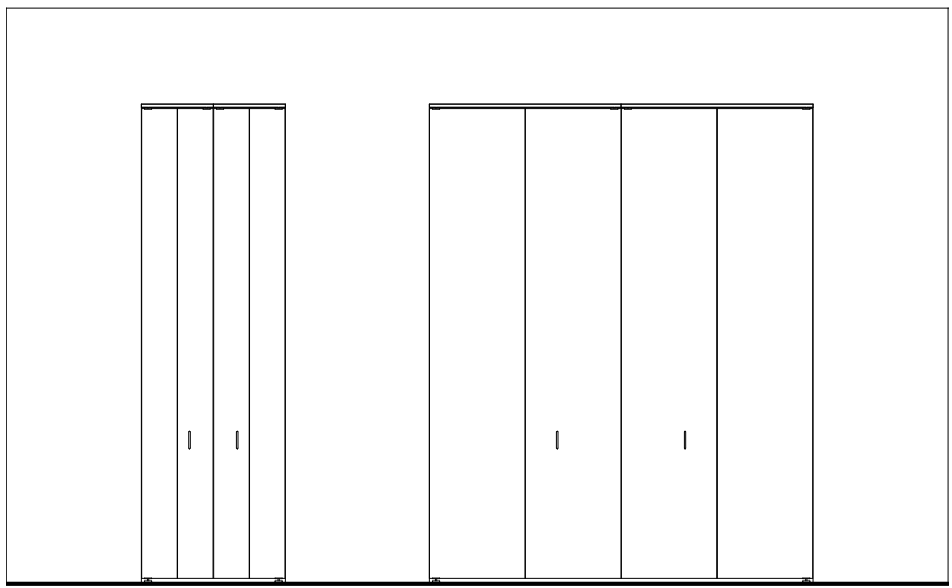

How to use this content:

Walls

- There are four (4) Curtain Wall types that comprise the Pivot and Bifold panel options.
- They are named and configured to match available options.
- They are set to automatically embed within host walls.
- Copy/Paste or Transfer Project Standards into your project.
- Sheets found within this Revit model mimic standard configurations offered.
- Please consult Landquist & Son Inc. brochure for further information.

Walls

Basic Wall

Curtain Wall

Landquist Bifold Closet - Multi Panel

Landquist Bifold Closet - Single Panel

Landquist Pivot Closet - Double Panel

Landquist Pivot Closet - Single Panel

Doors

Fax: 847.674.6674

<http://www.landquist.com>

① EP Landquist Bifold Closet - 2 Panel
 1/4" = 1'-0"

② EL Landquist Bifold Closet - 2 Panel
 1/4" = 1'-0"

① EP Landquist Bifold Closet - 4 Panel
 1/4" = 1'-0"

② EL Landquist Bifold Closet - 4 Panel
 1/4" = 1'-0"