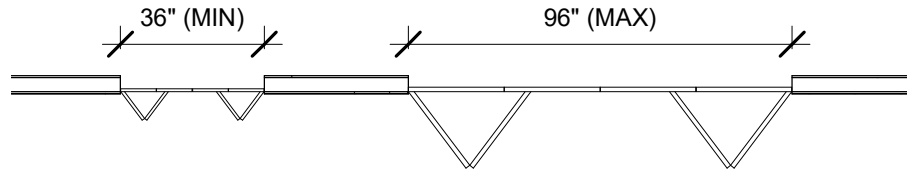

Doors

Landquist - Panel Double

Closet Bifold

Closet Pivot

Landquist - Panel Single

Closet Pivot

Constraints	
Panel widths are	manufactured in 1/4" increments
If this is an End Panel	Check End Panel Left or Right below
Panel Thickness 1 1/8"	<input checked="" type="checkbox"/>
End Panel Left	<input type="checkbox"/>
End Panel Right	<input type="checkbox"/>
Floor Pivot Assy Flat	<input type="checkbox"/>
Left Hand Pivot	<input type="checkbox"/>
Right Hand Pivot	<input checked="" type="checkbox"/>
Swing Angle	28.000°

Fax: 847.674.6674

<http://www.landquist.com>

① EP Landquist Bifold Closet - 2 Panel
 1/4" = 1'-0"

② EL Landquist Bifold Closet - 2 Panel
 1/4" = 1'-0"

① EP Landquist Bifold Closet - 4 Panel
 1/4" = 1'-0"

② EL Landquist Bifold Closet - 4 Panel
 1/4" = 1'-0"

① EP Landquist Bifold Closet - 6 Panel
 1/4" = 1'-0"

② EL Landquist Bifold Closet - 6 Panel
 1/4" = 1'-0"

① EP Landquist Bifold Closet - 8 Panel
1/4" = 1'-0"

② EL Landquist Bifold Closet - 8 Panel
1/4" = 1'-0"